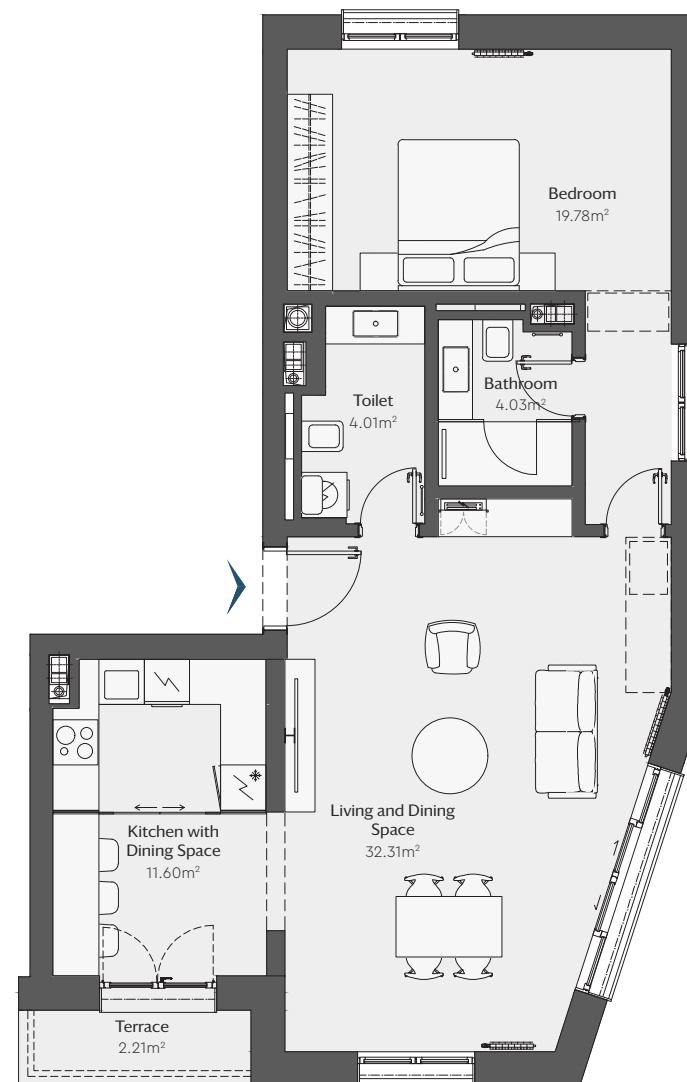

Apartment 04

One Bedroom
One Toilet One Bathroom

B1-0-S1

Building	B
Floor	0
Interior area	71.74m ²
Terraces	2.21m ²
Total area	73.95m²

Location

IN COMPLEX

IN BUILDING

All dimensions are approximate and subject to normal construction variances and tolerances.
Plans and dimensions may contain minor variations from floor to floor. The area on this floor plan exceeds the usable area.

1m 1:100