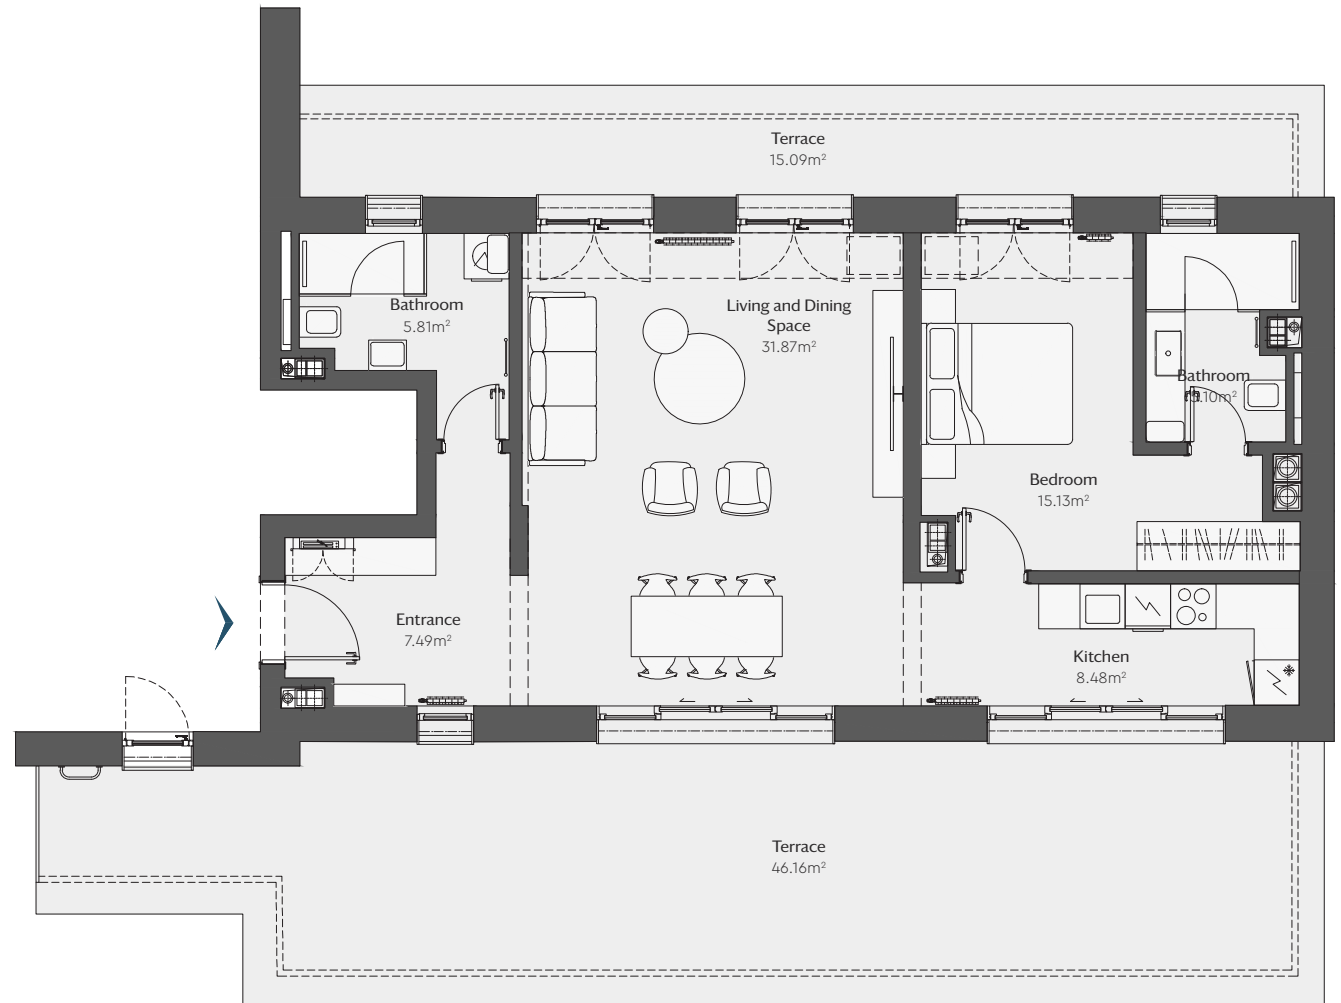

Apartment 22

One Bedroom Two Bathrooms

F-3-S7

Building	F
Floor	III
Interior area	73.88m ²
Terraces	61.25m ²
Total area	135.13m²

Location

IN COMPLEX

IN BUILDING

All dimensions are approximate and subject to normal construction variances and tolerances.
Plans and dimensions may contain minor variations from floor to floor. The area on this floor plan exceeds the usable area.

1m 1:100

Apartment 22