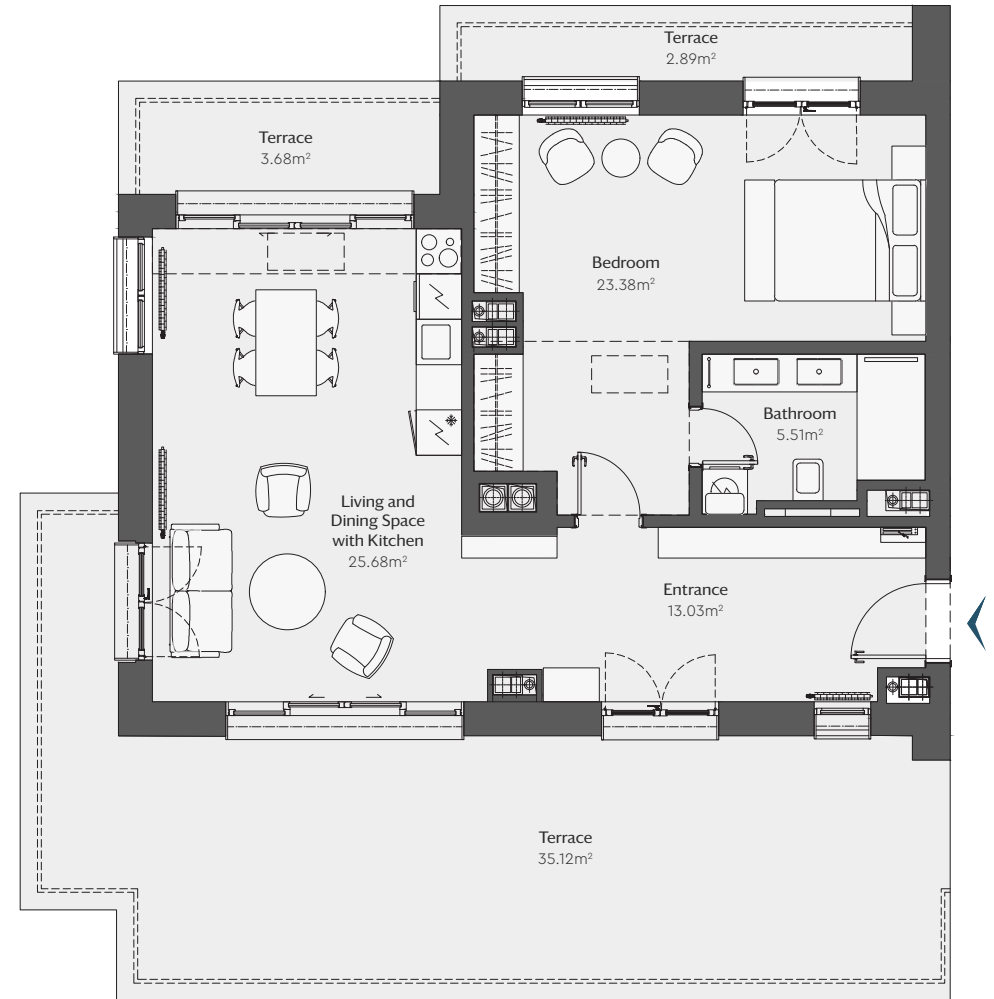

# Apartment 27

One Bedroom  
One Bathroom

I-3-S5

Building	I
Floors	I,II
Interior area	67.61m <sup>2</sup>
Terraces	41.69m <sup>2</sup>
<b>Total area</b>	<b>109.30m<sup>2</sup></b>

## Location

IN COMPLEX

IN BUILDING

All dimensions are approximate and subject to normal construction variances and tolerances.  
Plans and dimensions may contain minor variations from floor to floor. The area on this floor plan exceeds the usable area.

1m 1:100

Apartment 27